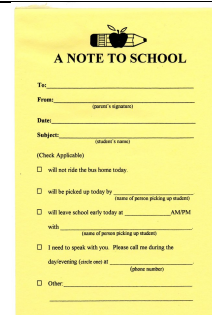

QTY	Sizes			Color	PRODUCT DESCRIPTION	UNIT PRICE	TOTAL
	Small	Medium	Large X-Large				
					Youth <u>Long</u> Sleeve T-Shirt, 100% Cotton, Printed Front. Colors: Ash Gray, Red	\$15	
					Youth <u>Short</u> Sleeve T-Shirt, 100% Cotton, Printed Front and Back. Colors: Ash Gray, Red	\$10	
					Youth <u>Hoodie</u> Pullover, 50/50 Cotton-Poly Blend, Printed Front and Back. Colors: Ash Gray, Red	\$20	
				BLK W/red	9" Beanie 60% Cotton, 40% Acrylic, Embroidered Logo, Color: Black with Red Logo only	\$10	
				RED W/blk	Youth Baseball Cap, Embroidered Logo, Color: Red with Black Logo only	\$12	
				BLUE W/wht	Stainless Steel .6 Liter Water Bottle (Pura) with Wood Gormley Logo (Lifetime Warranty)	\$14	
				BLK	Wood Gormley Logo Temporary Tattoo	\$1	
					School Note Pads (25 sheets)	\$1.50	
					Bronze Panther Paw Print Zipper Pull (3/4 inch)	\$2.50	
						TOTAL	

Baseball Cap

Hoodie

Beanie

Zipper Pull

Water Bottle

Note Pad