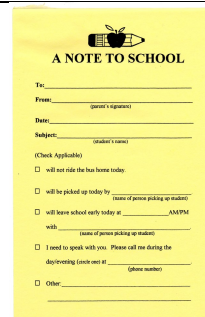

QTY	Sizes			Color	PRODUCT DESCRIPTION	UNIT PRICE	TOTAL
	Small	Medium	Large X-Large				
					Youth <u>Long</u> Sleeve T-Shirt, 100% Cotton, Printed Front. Colors: Ash Gray, Red	\$15	
					Youth <u>Short</u> Sleeve T-Shirt, 100% Cotton, Printed Front and Back. Colors: Ash Gray, Red	\$10	
					Youth <u>Hoodie</u> Pullover, 50/50 Cotton-Poly Blend, Printed Front and Back. Colors: Ash Gray, Red	\$20	
				BLK W/red	9" Beanie 60% Cotton, 40% Acrylic, Embroidered Logo, Color: Black with Red Logo only	\$10	
				RED W/blk	Youth Baseball Cap, Embroidered Logo, Color: Red with Black Logo only	\$12	
				BLUE W/wht	Stainless Steel .6 Liter Water Bottle (Pura) with Wood Gormley Logo (Lifetime Warranty)	\$14	
				BLK	Wood Gormley Logo Temporary Tattoo	\$1	
					School Note Pads (25 sheets)	\$1.50	
					Bronze Panther Paw Print Zipper Pull (3/4 inch)	\$2.50	
						TOTAL	

Baseball Cap

Hoodie

Beanie

Zipper Pull

Water Bottle

Note Pad